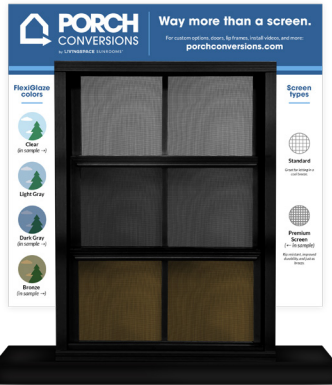

Dealer name: _____

Contact: _____ Date: _____

WINDOW SAMPLES

Product	Description	Price	Quantity
Porch Conversions Window Sample	A 36" x 28" display with three sashes containing clear, dark gray, and bronze vinyl, and Premium Screen installed. Display includes three detachable infographic boards and a wooden 21.5" x 11" x 1.5" base.	\$75	

**Already have a window and just need the new pieces?
Call us today about ordering what you need.*

BROCHURES

Product	Description	Price	Quantity
Porch Conversions Tri-Fold Brochures	Marketing brochure detailing the Porch Conversions product.	\$30/Pack of 100	